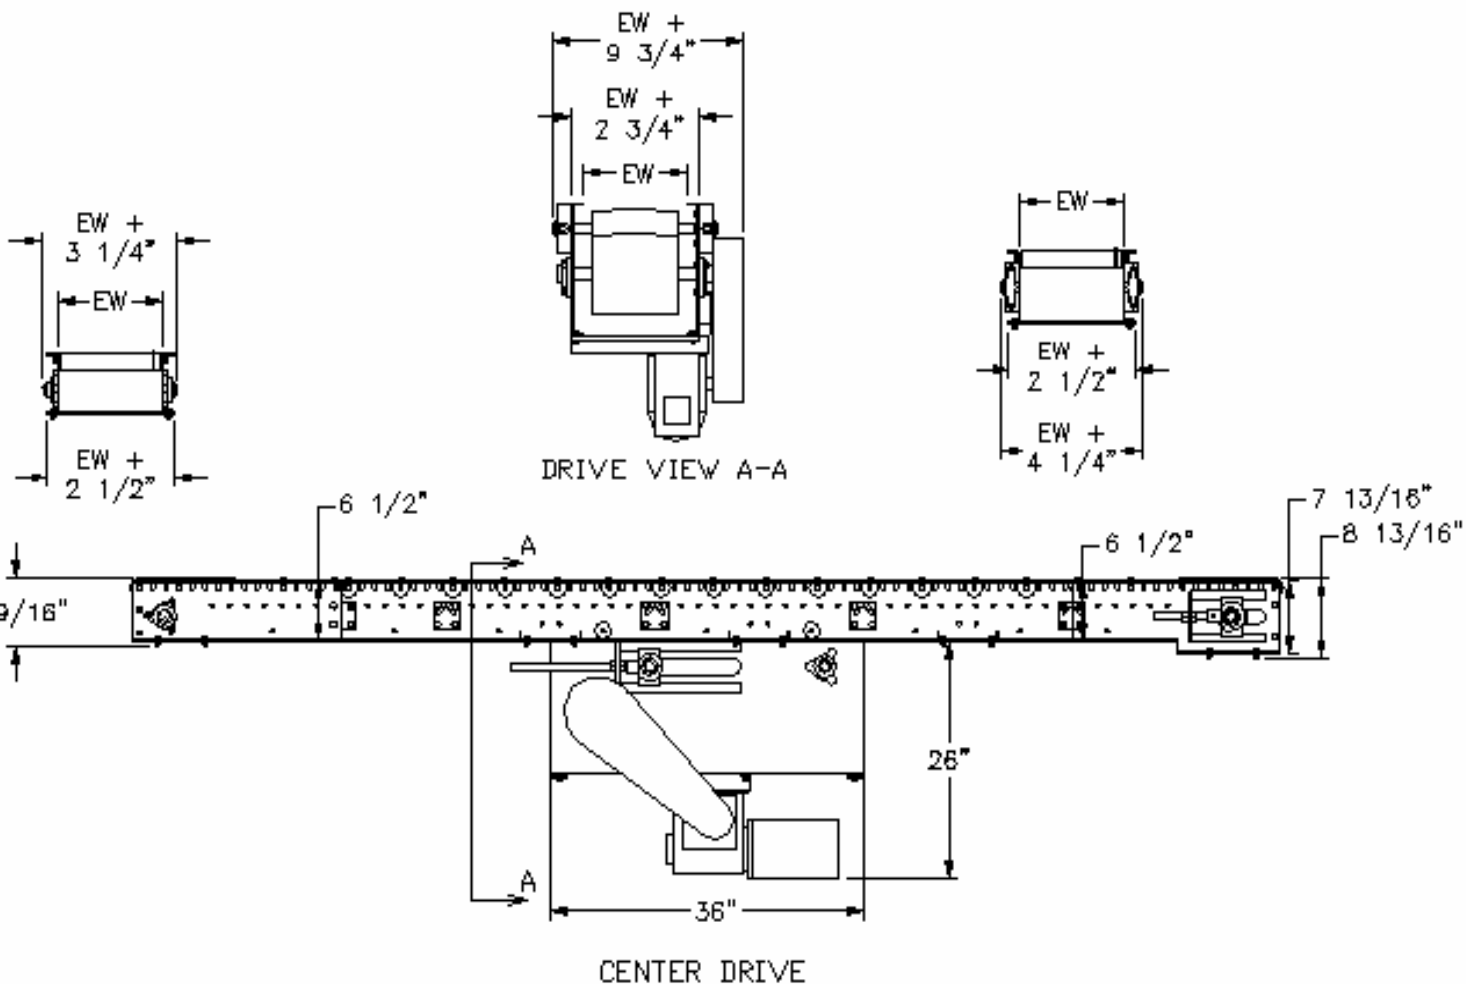

CENTER MOUNT DRIVE

HEAVY DUTY BELT-DRIVEN LIVE ROLLER CONVEYOR

A medium to heavy duty, belt-driven live roller conveyor designed to horizontally move large, awkward items and for use where transfers, side loading or temporary accumulation is required.

(Maximum 2000 Pound Live Load)

CENTER MOUNT DRIVE

1700 Division Street, New London, WI 54961

Phone: (800) 437-1994

Fax: (920) 982-6800

www.nleco.com